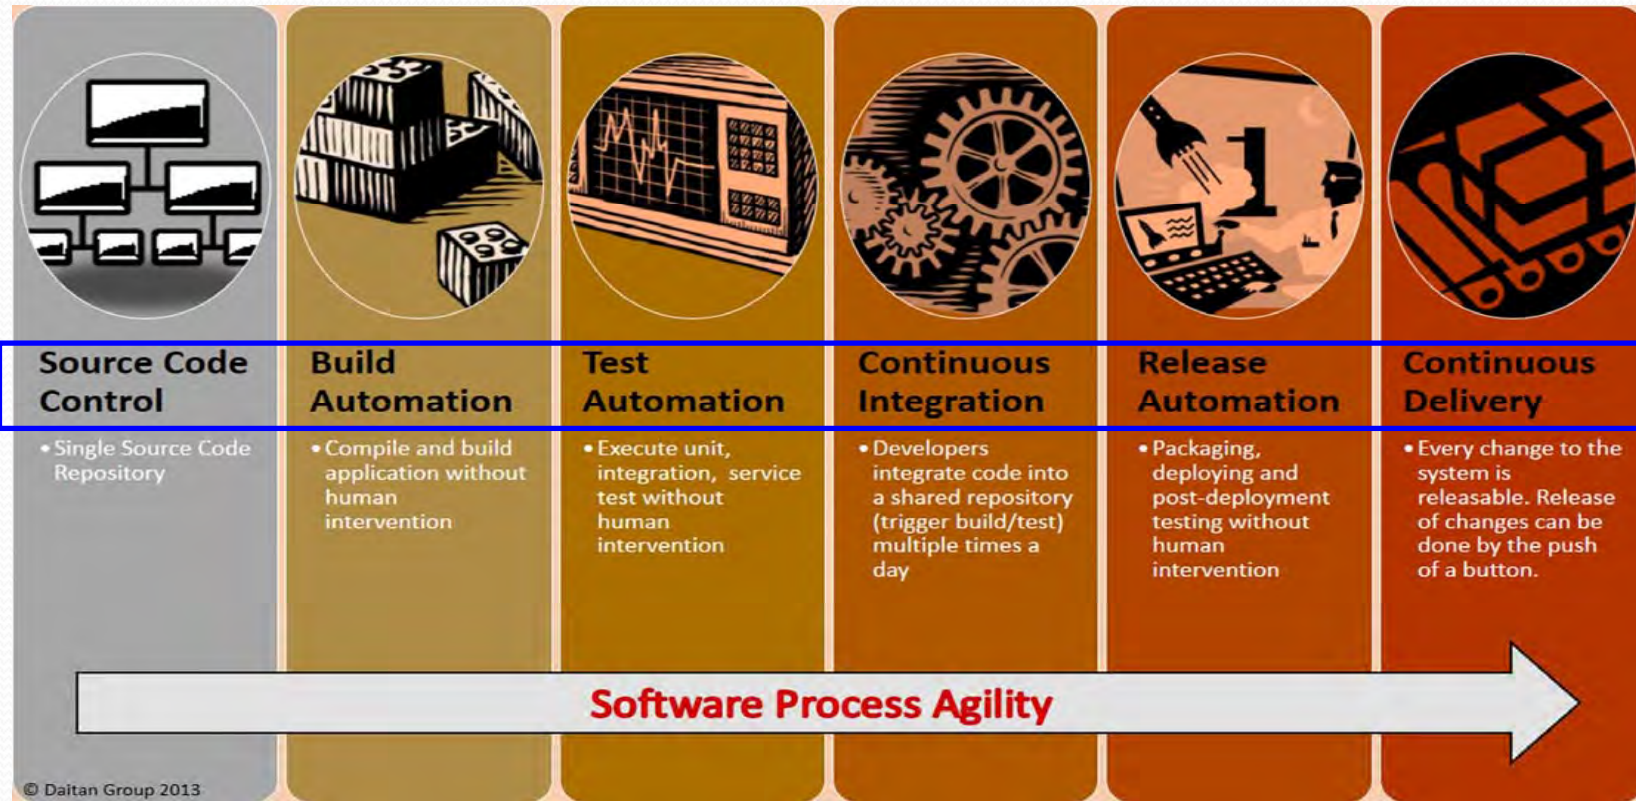

Enterprise Continuous Delivery

- ❑ Created by Jez Humble of ThoughtWorks in 2011
- ❑ Includes CM, build, testing, integration, release, etc.
- ❑ Goal is **one-touch** automation of **deployment pipeline**